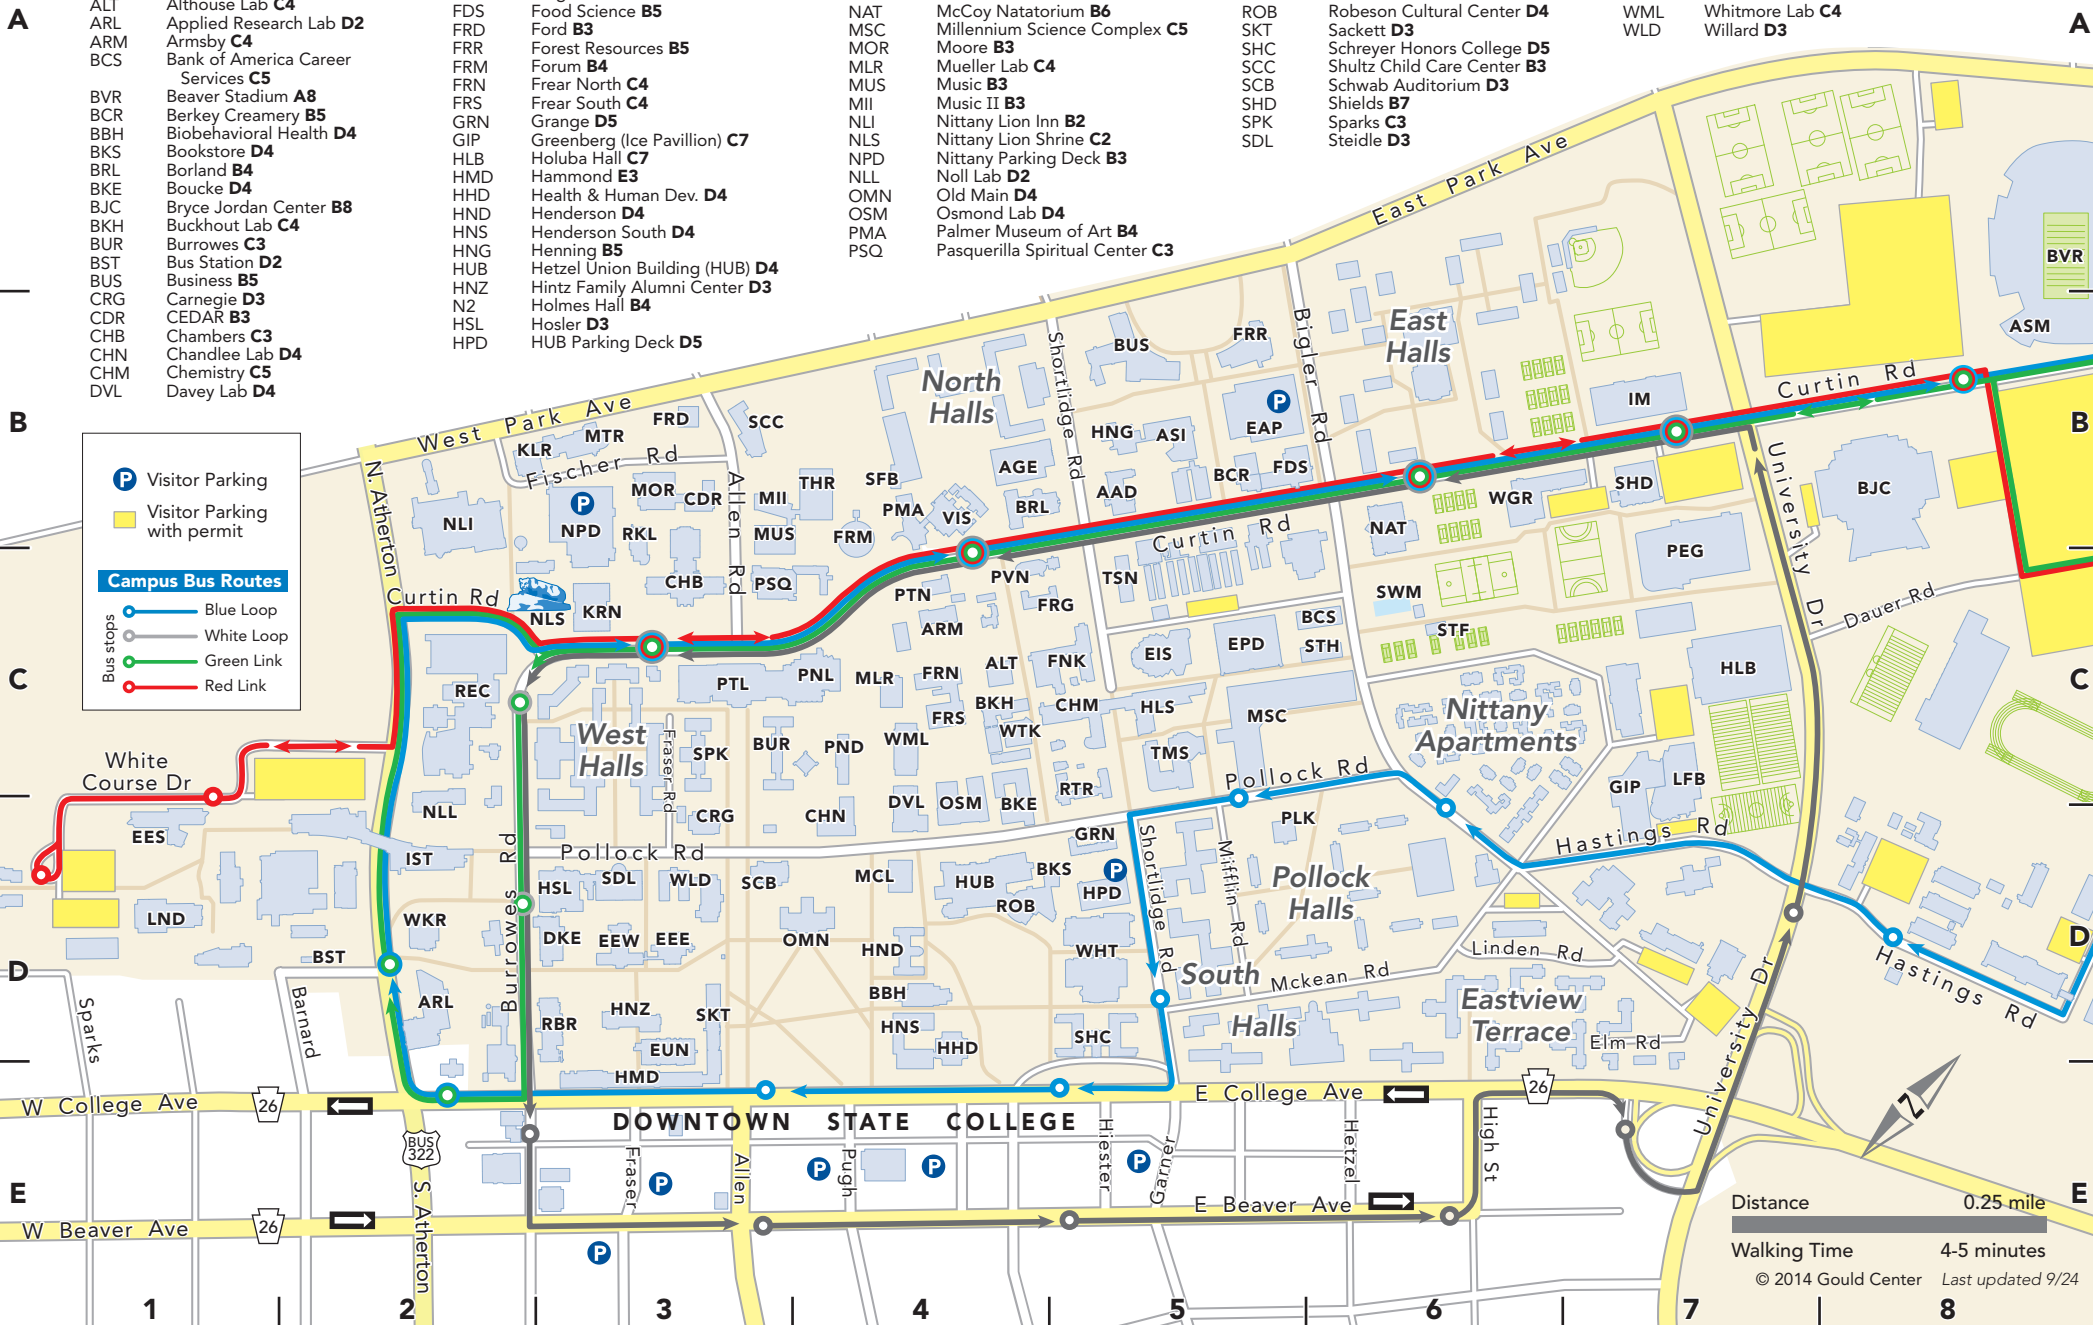

- DKE Deike **D3**
- EES Earth-Engineering Sci. **D1**
- EAP East Parking Deck **C5**
- EIS Eisenhower Auditorium **C5**
- EPD Eisenhower Parking Deck **C5**
- EEE Electrical Engineering East **D3**
- EEW Electrical Engineering West **D3**
- EUN Engineering Units (A-C) **D3**
- FNK Fenske Lab **C4**
- FRG Ferguson **C4**
- FDS Food Science **B5**
- FRD Ford **B3**
- FRR Forest Resources **B5**
- FRM Forum **B4**
- FRN Frear North **C4**
- FRS Frear South **C4**
- GRN Grange **D5**
- GIP Greenberg (Ice Pavillion) **C7**
- HLB Holuba Hall **C7**
- HMD Hammond **E3**
- HHH Health & Human Dev. **D4**
- HND Henderson **D4**
- HNS Henderson South **D4**
- HNG Henning **B5**
- HUB Hetzel Union Building (HUB) **D4**
- HNZ Hintz Family Alumni Center **D3**
- N2 Holmes Hall **B4**
- HPD Hosler **D3**
- HPD HUB Parking Deck **D5**

- SFB Stuckeman Family Building **B4**
- STH Student Health Center **C5**
- THR Theatre **B4**
- TMS Thomas **C5**
- TSN Tyson **C5**
- VIS Visual Arts **B4**
- WGR Wagner **B6**
- WKR Walker **D2**
- WTK Wartik Lab **C4**
- WHT White **D5**
- WML Whitmore Lab **C4**
- WLD Willard **D3**

Visitor Parking

- Visitor Parking
- Visitor Parking with permit

Campus Bus Routes

- Blue Loop
- White Loop
- Green Link
- Red Link

Bus stops

- Blue Loop
- White Loop
- Green Link
- Red Link

Distance 0.25 mile

Walking Time 4-5 minutes

© 2014 Gould Center Last updated 9/24